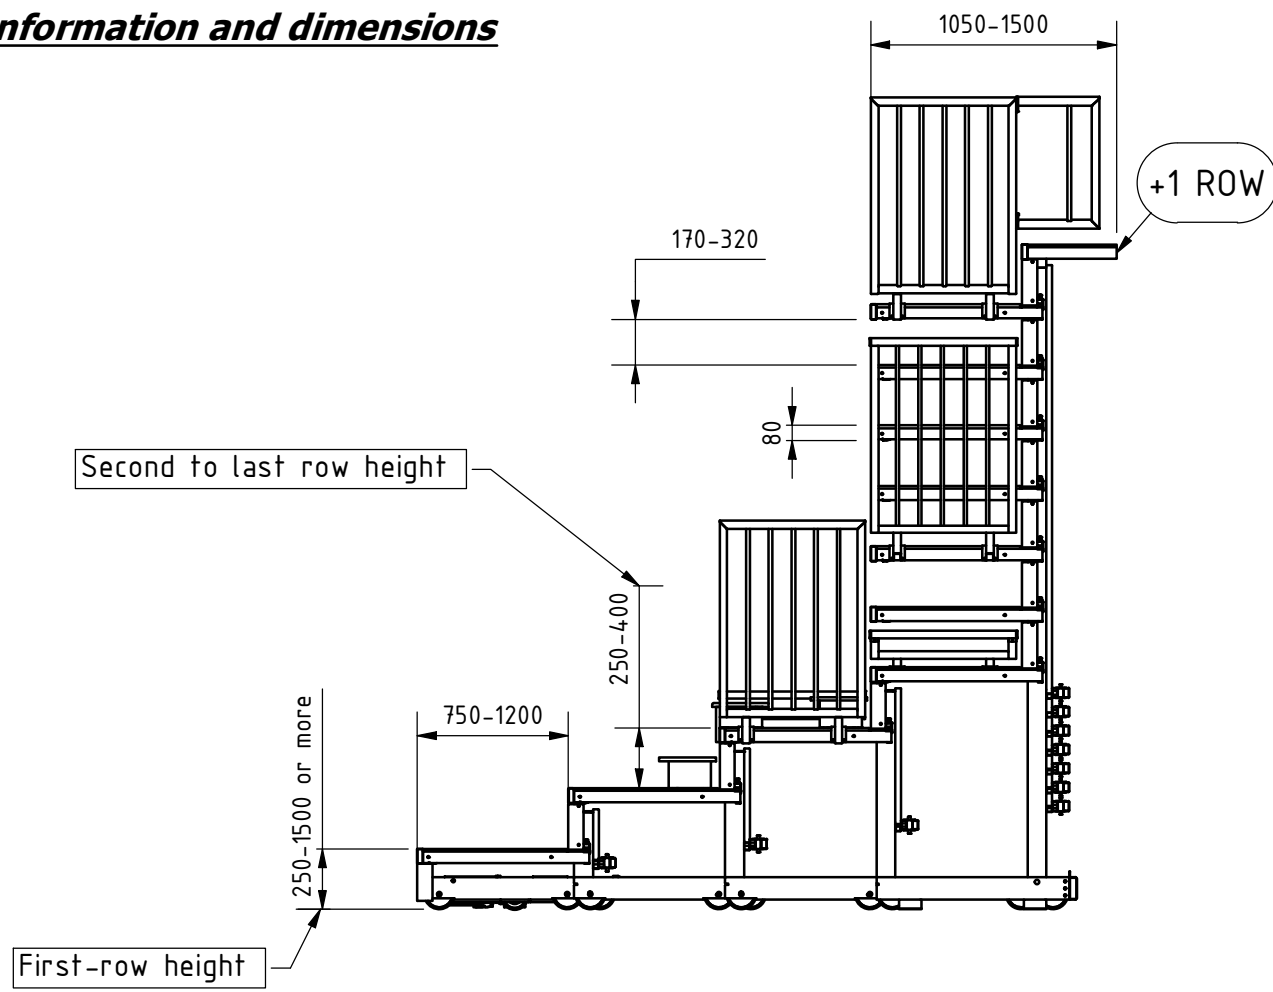

**Some basic information and dimensions**

**iLogic model**

Max number of rows according the segment length	
Segment length (mm)	Max number of rows
6000	up to 21 + 1
>=5800	up to 20 + 1
>=5600	up to 19 + 1
>=5400	up to 18 + 1
>=5200	up to 16 + 1
>=5000	up to 15 + 1
>=4800	up to 14 + 1
>=4600	up to 13 + 1
>=4400	up to 12 + 1
>=4200	up to 11 + 1
>=4000	up to 10 + 1
>=3800	up to 9 + 1
>=3600	up to 8 + 1
>=3400	up to 7 + 1
>=3200	up to 6 + 1
>=3000	up to 5 + 1