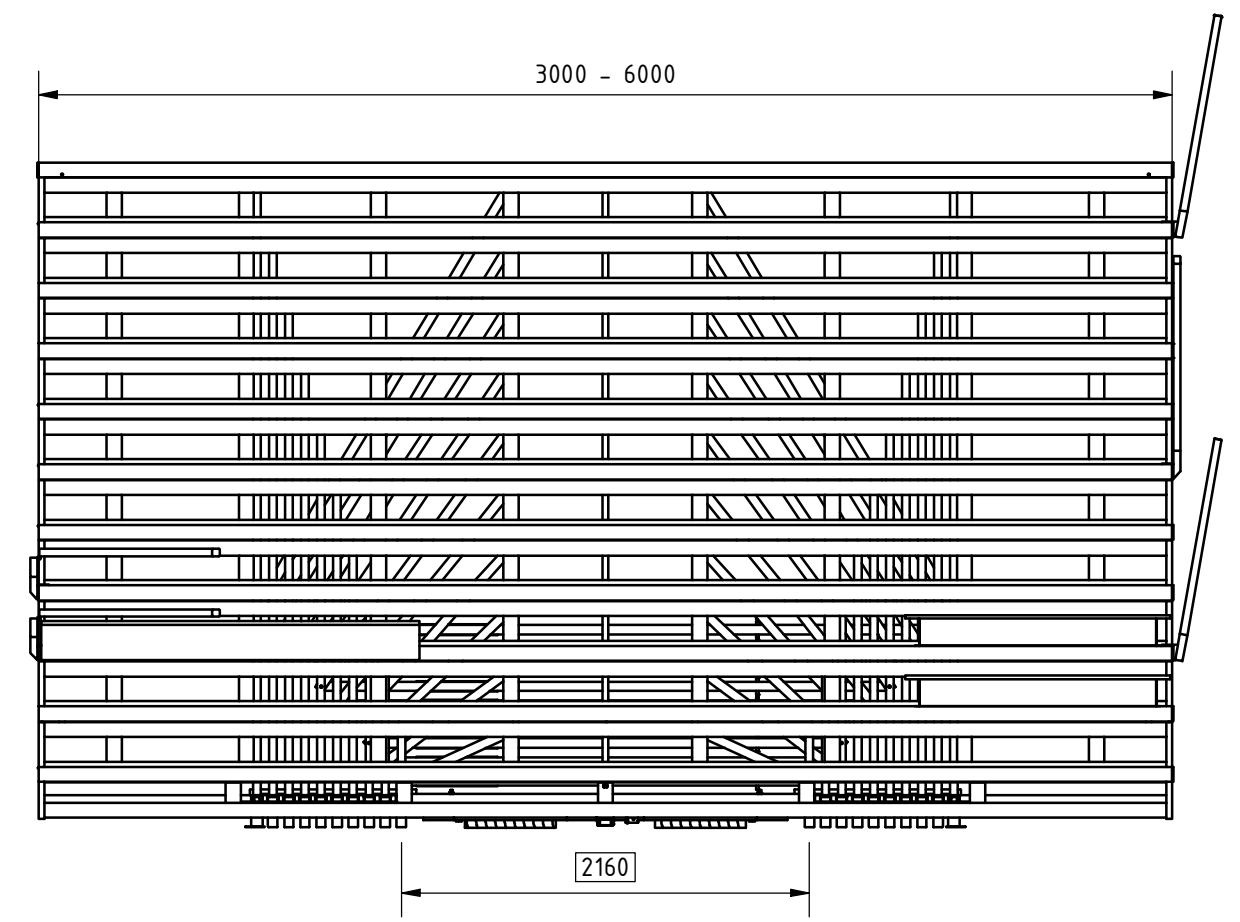

**Some basic information and dimensions**

**iLogic model**

Max number of rows according the segment length	
Segment length (mm)	Max number of rows
6000	up to 21 + 1
>=5800	up to 20 + 1
>=5600	up to 19 + 1
>=5400	up to 18 + 1
>=5200	up to 16 + 1
>=5000	up to 15 + 1
>=4800	up to 14 + 1
>=4600	up to 13 + 1
>=4400	up to 12 + 1
>=4200	up to 11 + 1
>=4000	up to 10 + 1
>=3800	up to 9 + 1
>=3600	up to 8 + 1
>=3400	up to 7 + 1
>=3200	up to 6 + 1
>=3000	up to 5 + 1