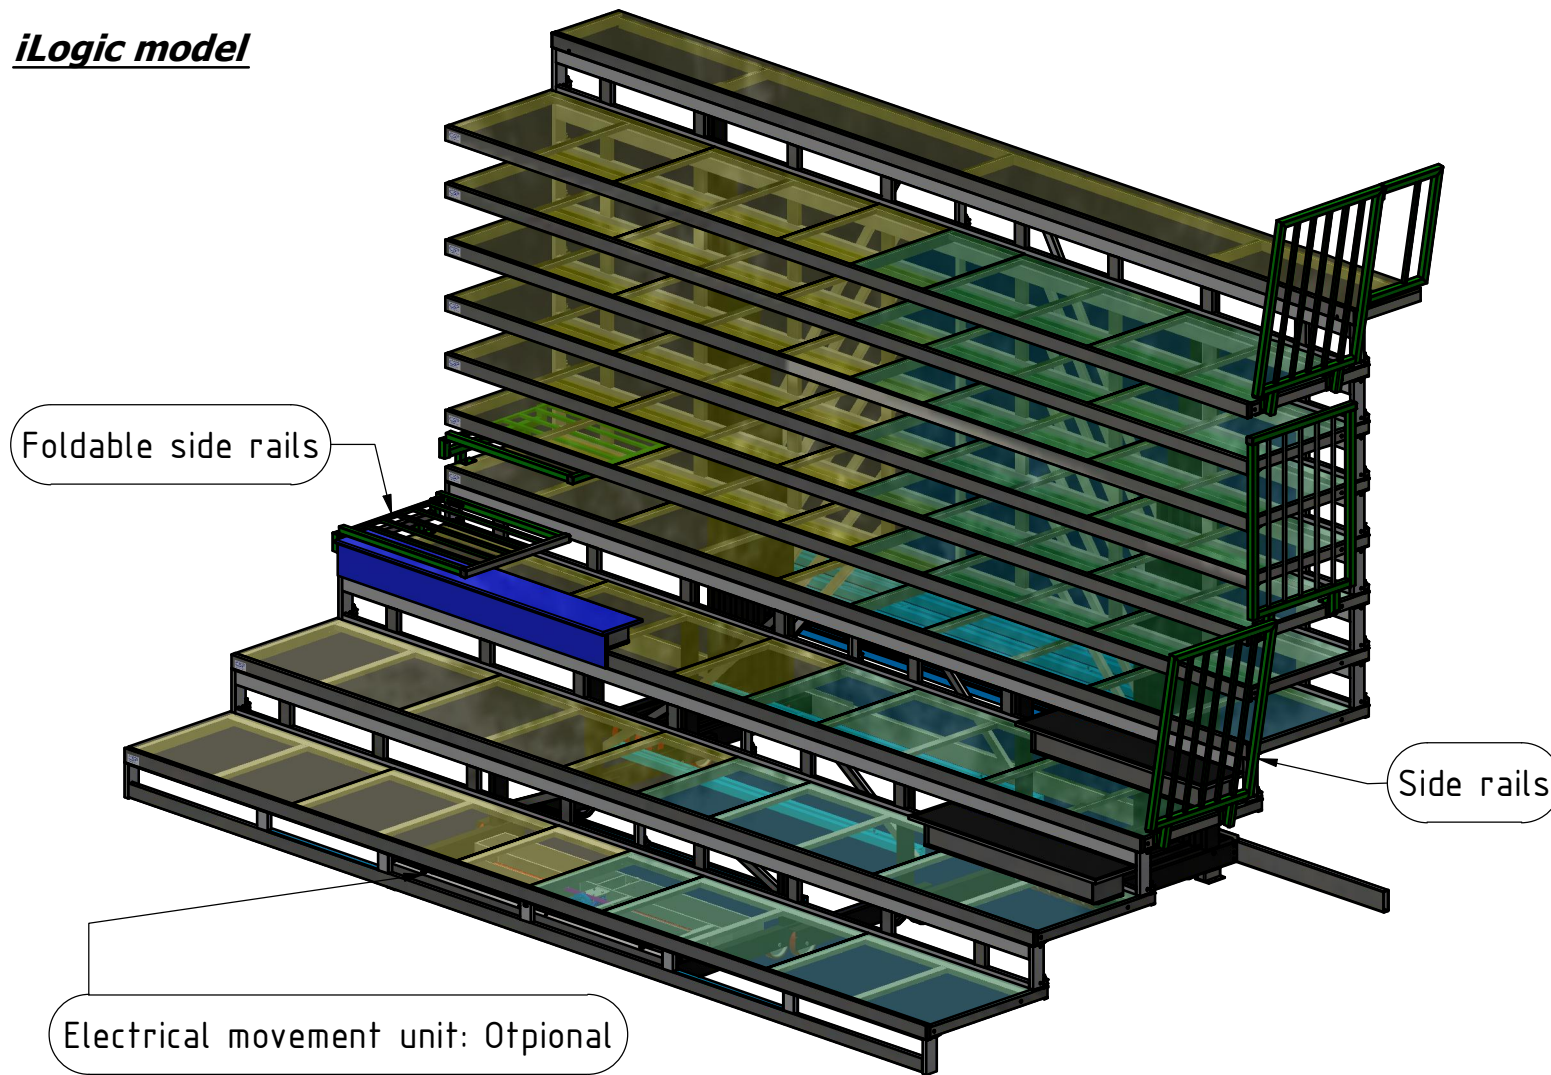

**Some basic information and dimensions**

**iLogic model**

Max number of rows according the segment length	
Segment length (mm)	Max number of rows
6000	up to 21 + 1
>=5800	up to 20 + 1
>=5600	up to 19 + 1
>=5400	up to 18 + 1
>=5200	up to 16 + 1
>=5000	up to 15 + 1
>=4800	up to 14 + 1
>=4600	up to 13 + 1
>=4400	up to 12 + 1
>=4200	up to 11 + 1
>=4000	up to 10 + 1
>=3800	up to 9 + 1
>=3600	up to 8 + 1
>=3400	up to 7 + 1
>=3200	up to 6 + 1
>=3000	up to 5 + 1